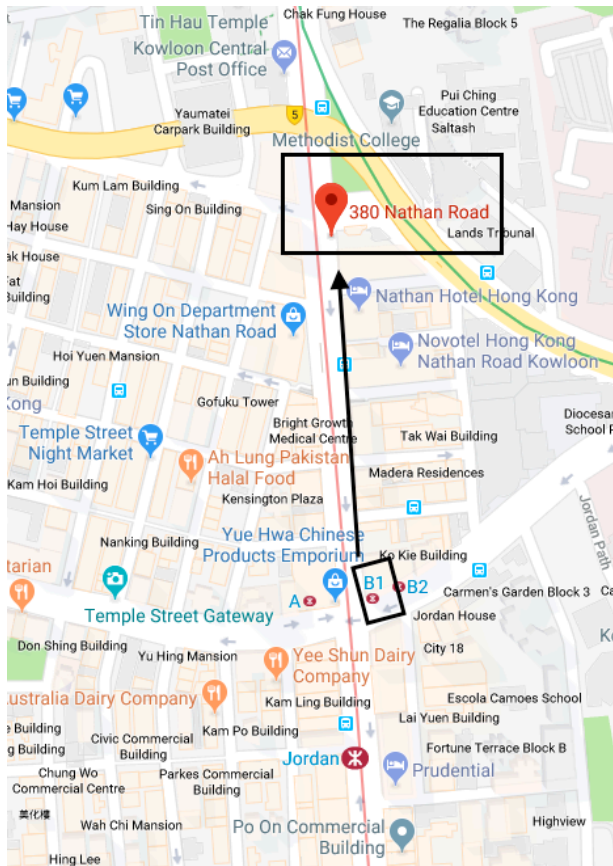

MAP AND WALKING DIRECTIONS

Eaton Workshop
380 Nathan Road
Yau Ma Tei, Kowloon
Hong Kong

To arrive at the Eaton Workshop from Jordan Station Exit B1, leave the exit and turn right, walk straight towards Eaton Hotel (around 4 blocks from the station). The workshop is inside the hotel.

If you get lost, please call us at 3109 7359 or 6575 8245 (WhatsApp). Please be sure to make an appointment first.