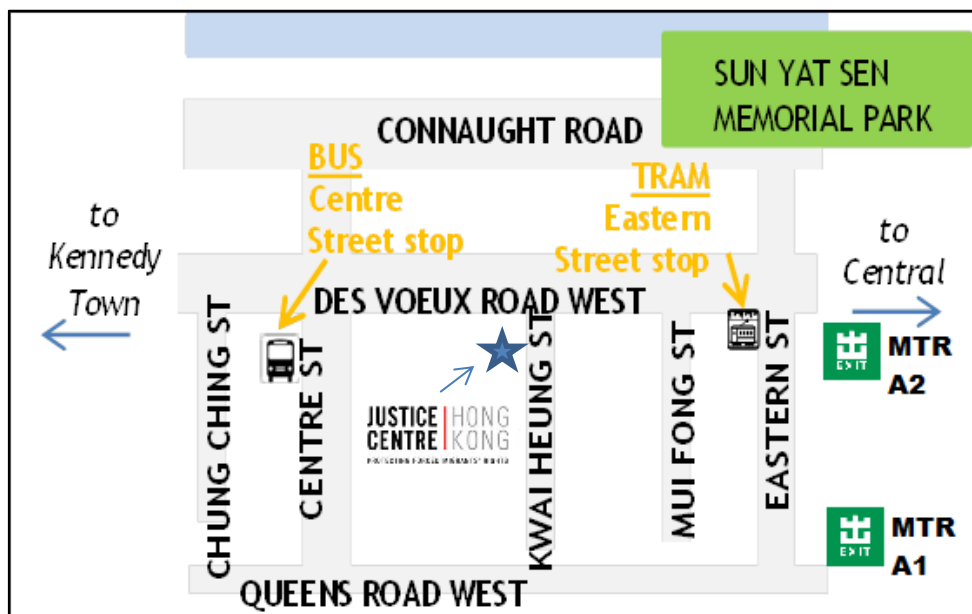

PROTECTING FORCED MIGRANTS' RIGHTS

To reserve your place, call

3109 7359

JUSTICE CENTRE | HONG KONG

PROTECTING FORCED MIGRANTS' RIGHTS

Directions

17th Floor, 202 Centre, 202-204 Des Voeux Road West, Sai Ying Pun
Entrance is on Kwai Heung Street, near Mannings

MTR/Train: We are a 3-minute walk from Sai Ying Pun MTR Station. Leave the station from either Exit A2 (Des Voeux Road West) or Exit A1 (Queen's Road West) and follow the map.

Ferry: We are a 20-minute walk from the Central Star Ferry pier.

Bus: From Sheung Wan Station (exit A1), take westbound buses 5B, 5S, 1, or 905 to CENTRE STREET stop or 113 to EASTERN STREET stop.

Tram: From Sheung Wan Station (exit B) or Central Station (exit B1), take westbound tram to EASTERN STREET stop.